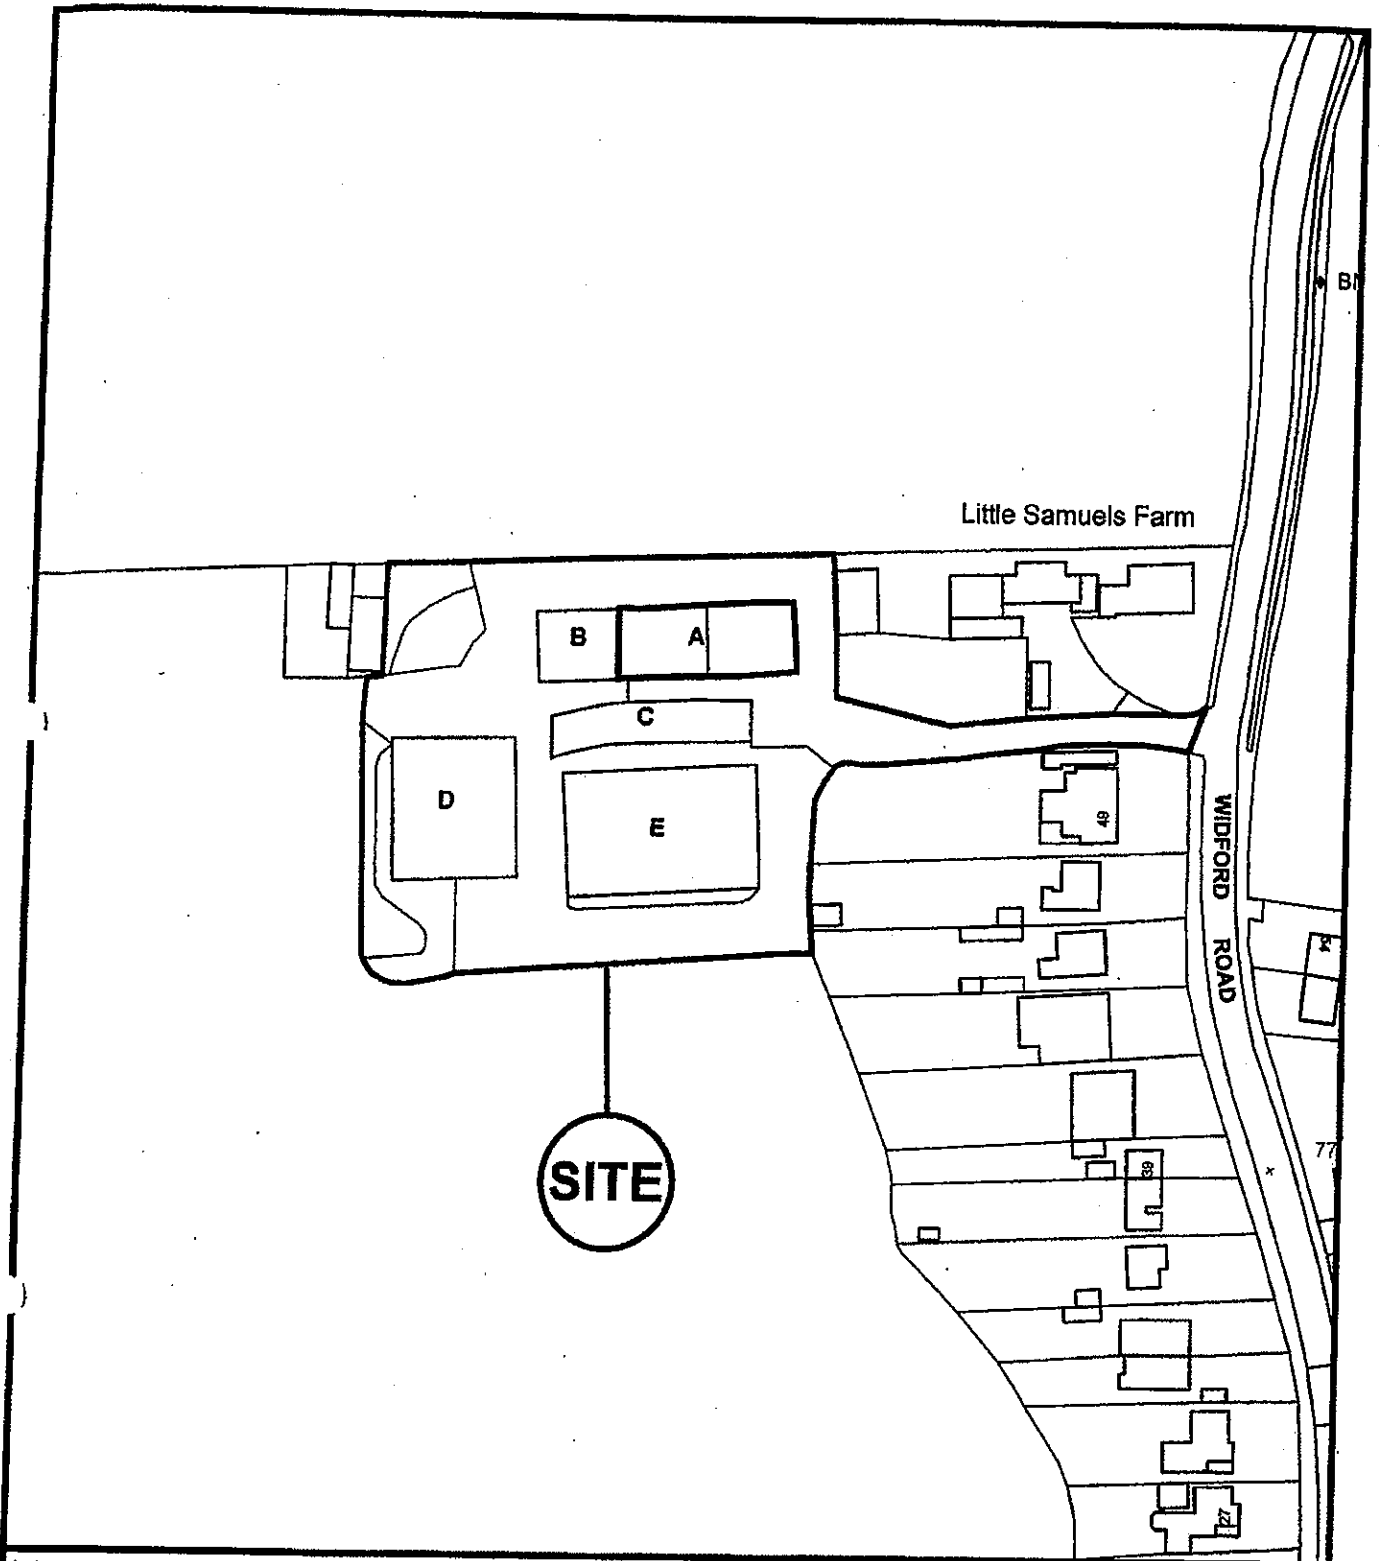

Development Control
East Herts Council
 Wallfields
 Pegs Lane
 Hertford
 SG13 8EQ
 Tel: 01279 655261

Address: Little Samuels Farm, Widford Road, Hunsdon, SG12 8NN
Reference: 308/2052/FP
Scale: 1:2500
O.S Sheet: TL 4114
Date of Print: 19-Feb-2008

Development Control
East Herts Council
Wallfields
Pegs Lane
Hertford
SG13 8EQ
Tel: 01279 655261

Address: Little Samuels Farm, Widford Road, Hunsdon
Reference: 3/06/2052/FP
Scale: 1:1250
O.S Sheet: TL 4114
Date of Print: 25-Feb-2008